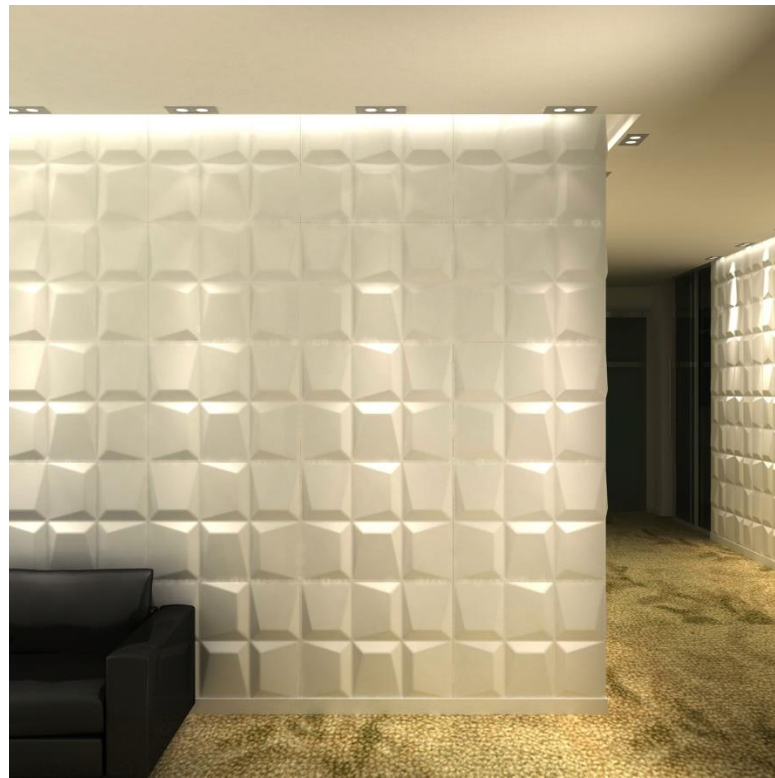

+ 800x625mm Design Range

+ BOARD SIZE
800X625mm

GLASS

+ BOARD SIZE
800X625mm

MOSAIC

+ BOARD SIZE
800X625mm

CHOC

+ BOARD SIZE
800X625mm

BEACH

+ BOARD SIZE
800X625mm

FAKTUM

+ BOARD SIZE
800X625mm

INREDA 800X625

+ BOARD SIZE
800X625mm

COMB 800X625

+ BOARD SIZE
800X625mm

SANDSTONE 800X625