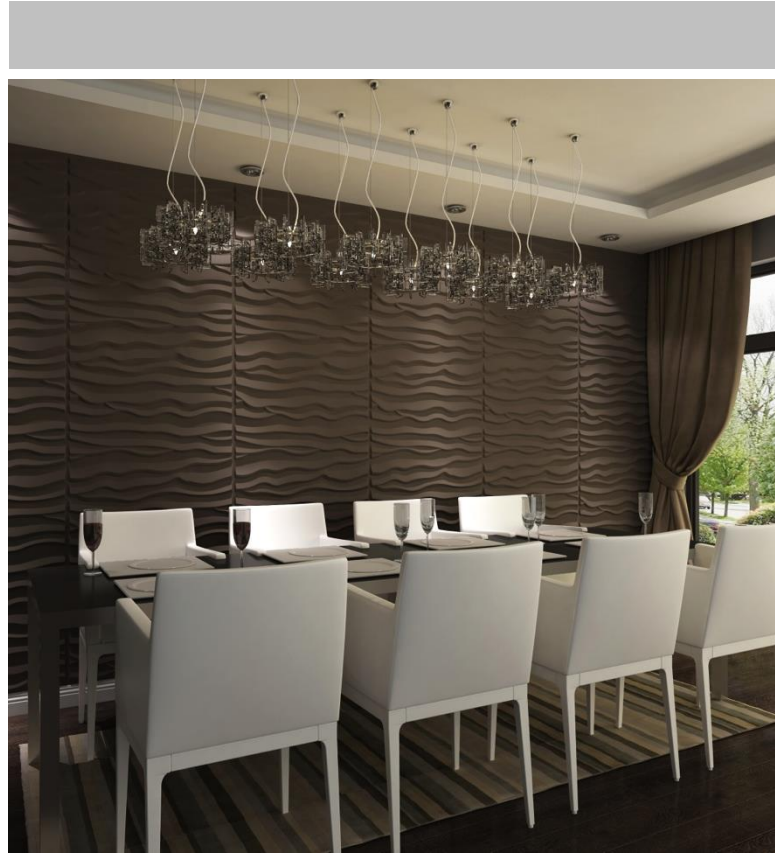

+ 800x625mm Design Range

+ BOARD SIZE
800X625mm

GLASS

+ BOARD SIZE
800X625mm

MOSAIC

+ BOARD SIZE
800X625mm

CHOC

+ BOARD SIZE
800X625mm

BEACH

+ BOARD SIZE
800X625mm

FAKTUM

+ BOARD SIZE
800X625mm

INREDA 800X625

+ BOARD SIZE
800X625mm

COMB 800X625

+ BOARD SIZE
800X625mm

SANDSTONE 800X625